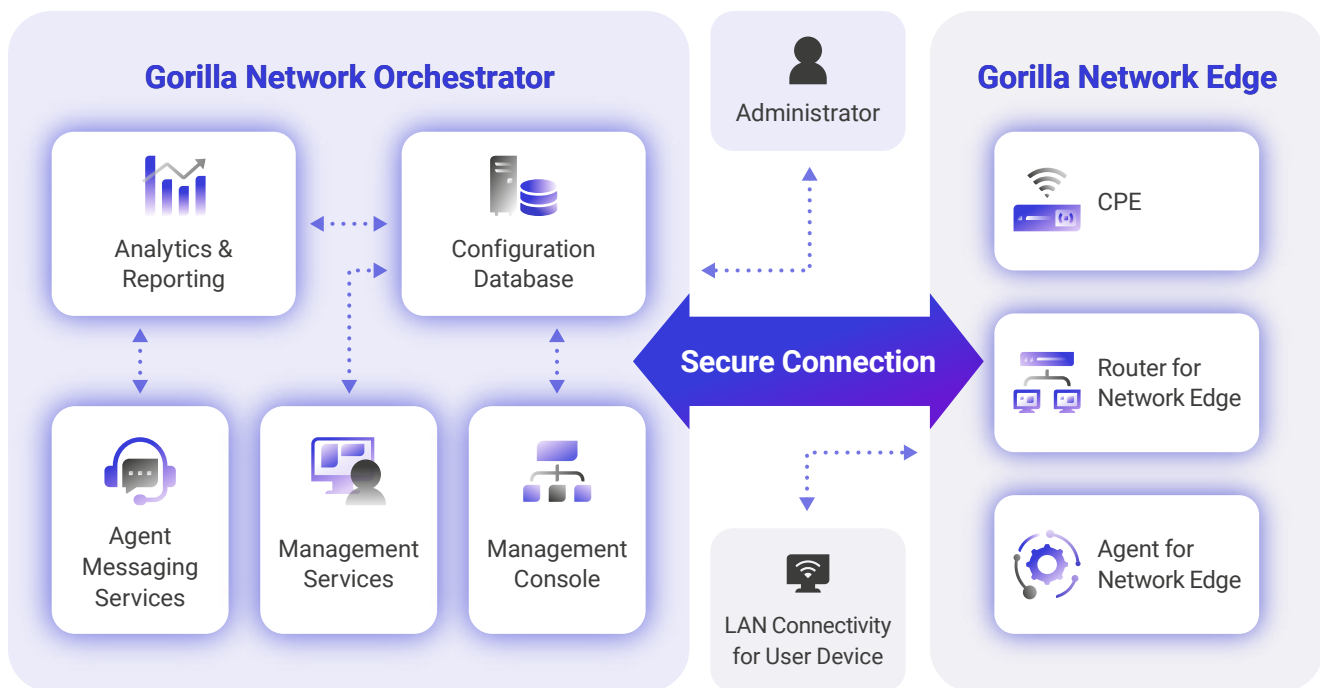

INTRODUCING THE GORILLA INTELLIGENT NETWORK DIRECTOR

A Game-Changing Solution Designed to Empower Your Business to Thrive

GRRR-CPE-DSK-S Series

GRRR-CPE-DSK-M Series

GRRR-CPE-RM1U-L Series

KEY FEATURES & BENEFITS

Whether You're A Startup or Enterprise,
Our Platform Simplifies Network Management, Boosts Security, and Drives Growth

Tailored Solutions

Flexibility & Scalability

Secure, Encrypted Connections

Plug-and-Play Technology

One-Stop Solution

UNLOCK YOUR NETWORK'S TRUE POTENTIAL

Is your network ready to work as hard as you are?

Choose Gorilla Intelligent Network Director, and let's build the future of connectivity together.

INTELLIGENT NETWORK DIRECTOR

Gorilla Network Orchestrator

- ✓ Unified Dashboard
- ✓ Real-Time Insights
- ✓ Simplified Management
- ✓ Customized Gorilla Appliances
- ✓ Tailored for Specific Requirements

Gorilla Network Edge

- ✓ Seamless Integration
- ✓ Flexible Deployment
- ✓ Customized Performance
- ✓ Customized Gorilla Appliances